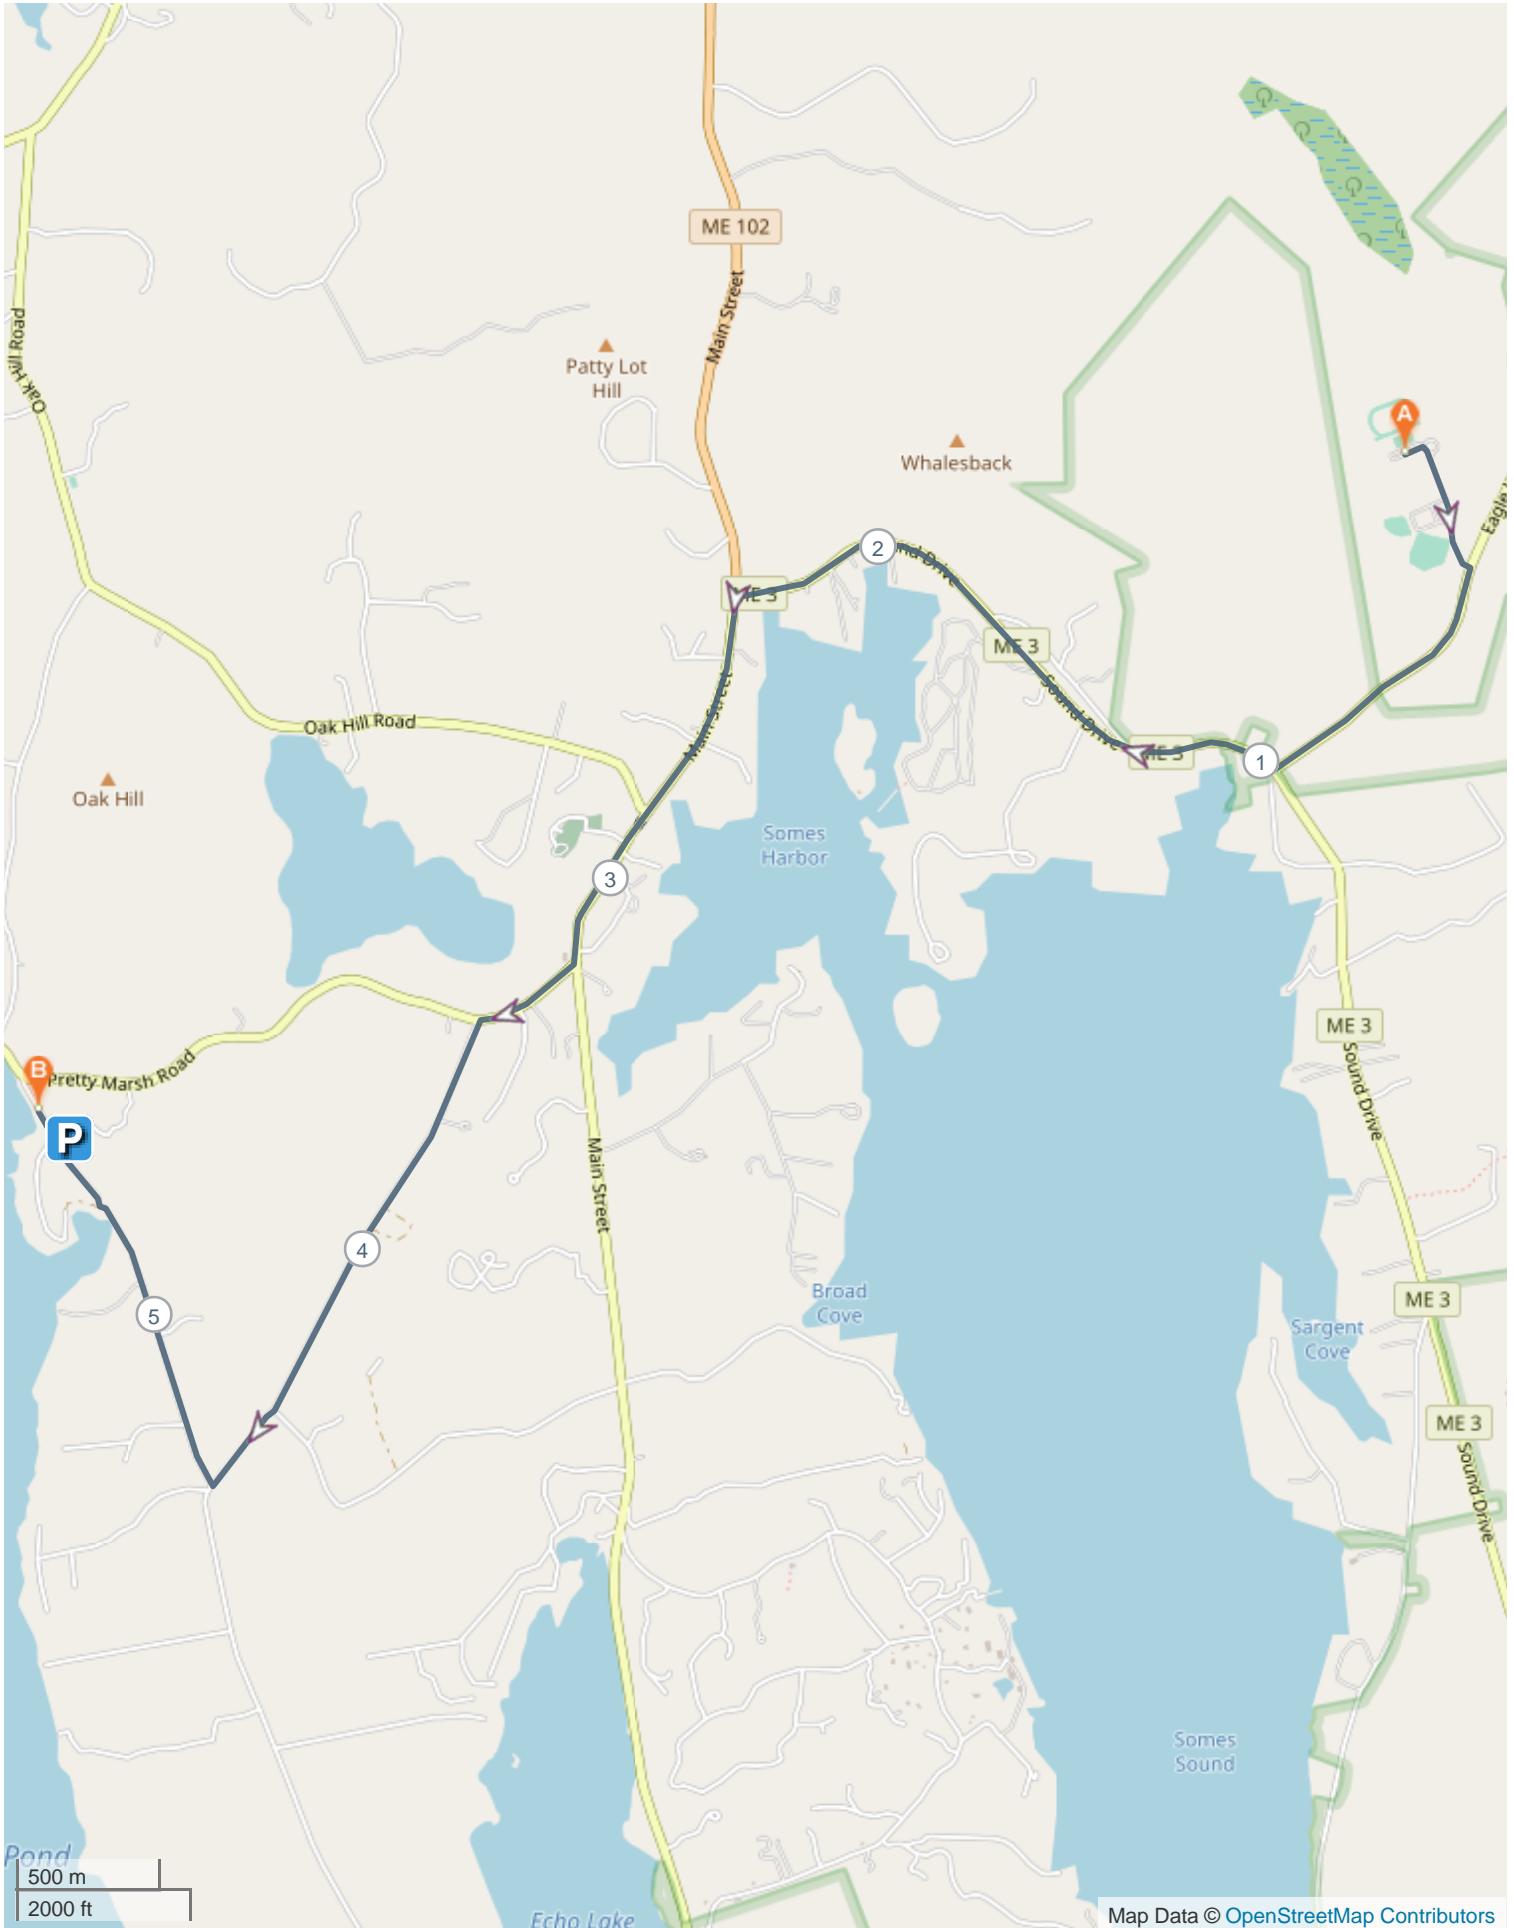

# Acadia 70.3 Spectator Parking

## ROUTE DIRECTIONS

No	Miles	Turn	Directions
----	-------	------	------------

No	Miles	Turn	Directions
1	0.313	➔	Turn right onto Eagle Lake Road, ME 233
2	0.918	➔	Turn right onto Sound Drive, ME 3
3	2.314	➔	Turn left onto Main Street
4	3.163	↗	Keep right onto Pretty Marsh Road
5	3.446	↖	Turn left onto Beech Hill Road
6	4.585	➔	Turn sharp right onto Ripples Road
7	5.474		Parking on Right at bottom of Hill