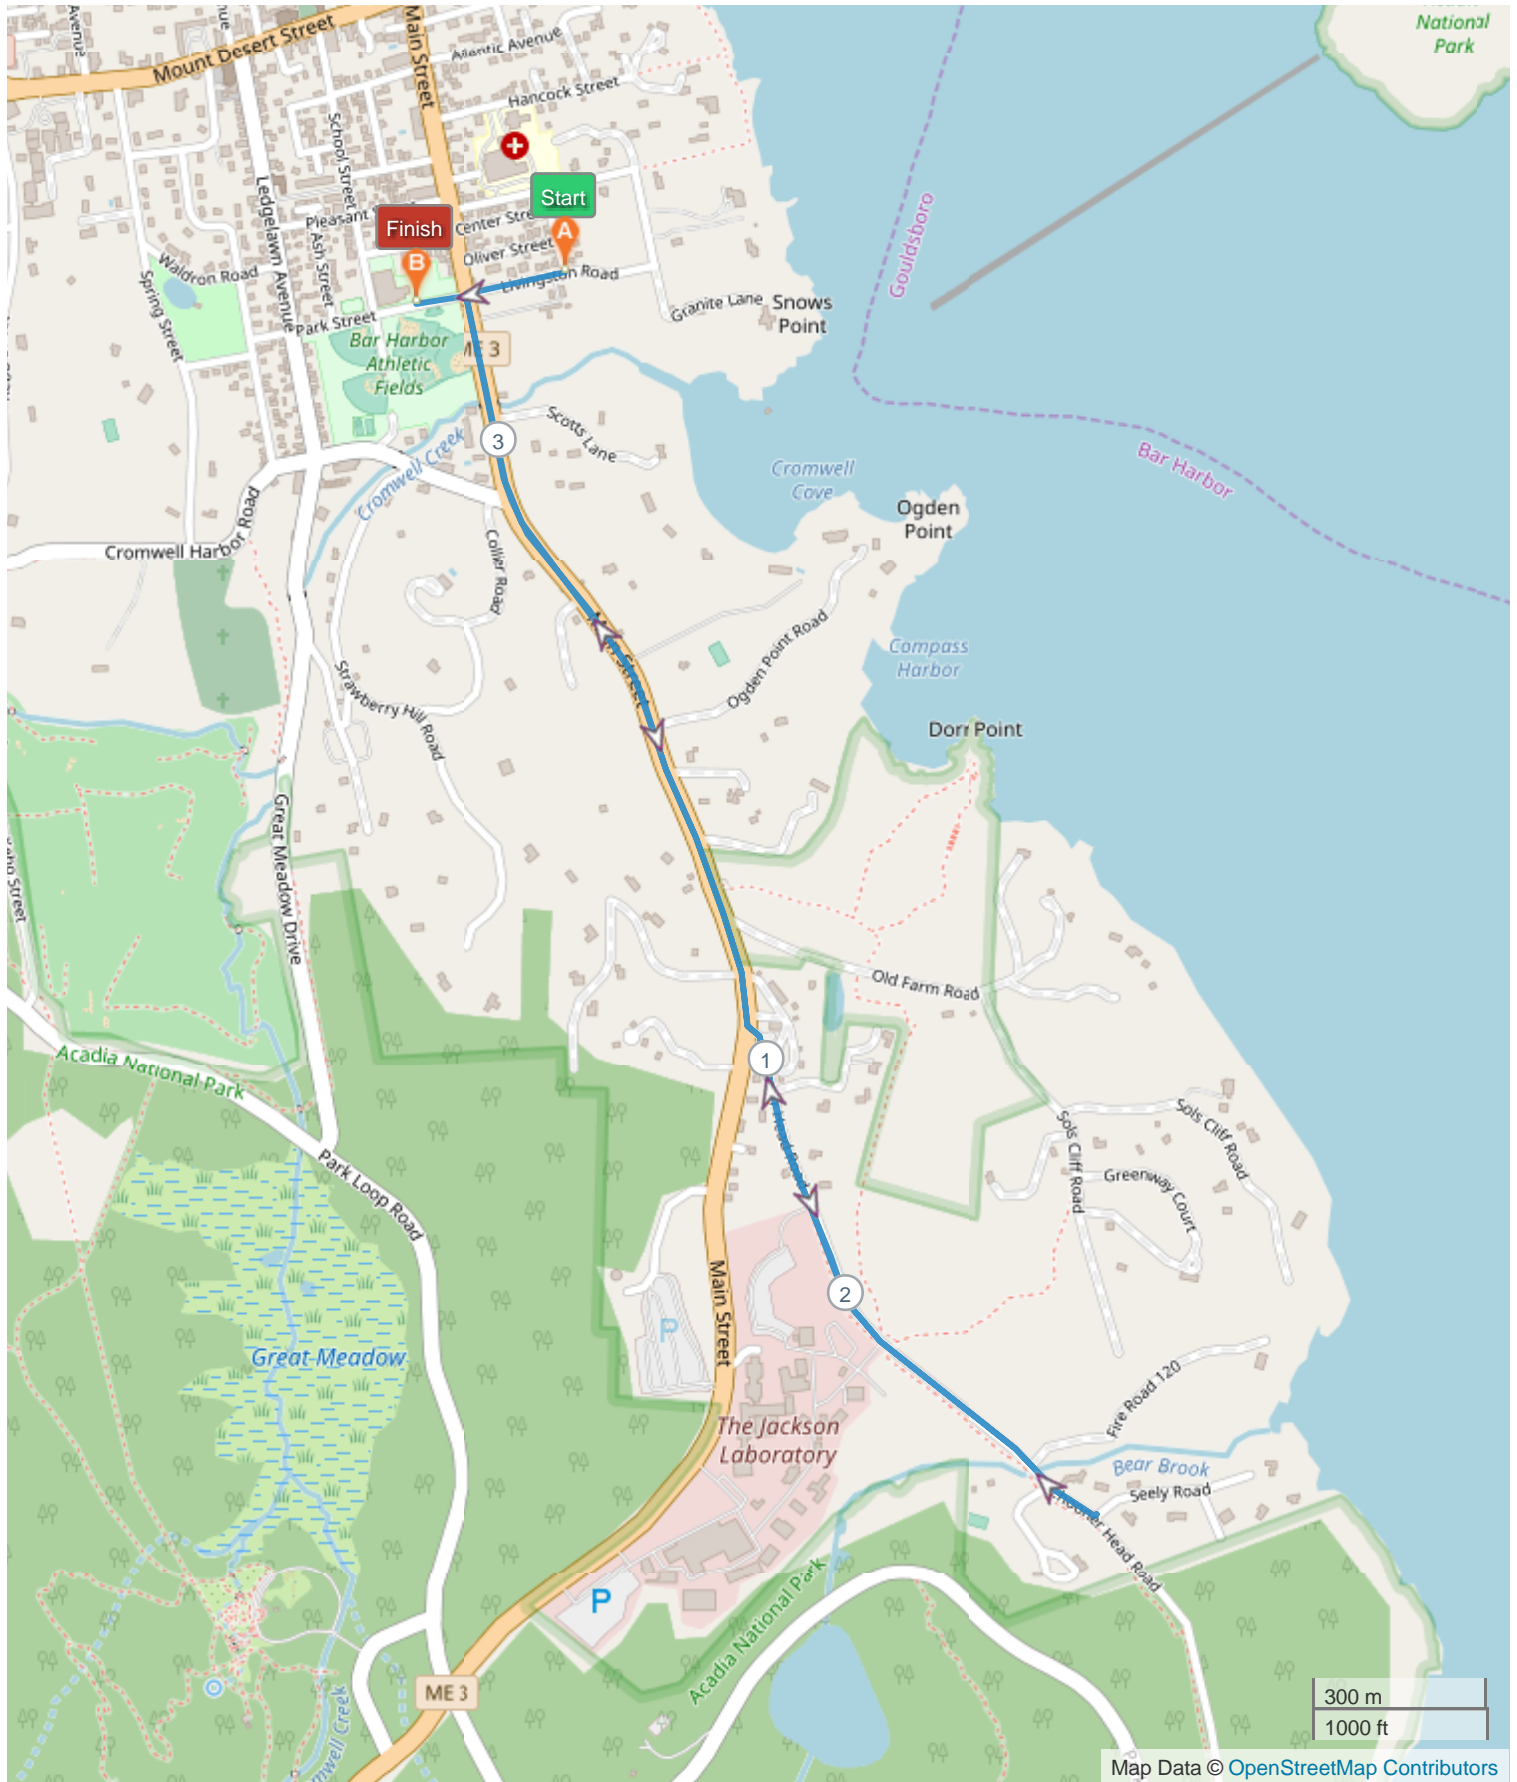

Firecracker 5k

ROUTE DIRECTIONS

| No | Miles | Turn | Directions |
|----|-------|------|---|
| 1 | 0.000 | | Start Start on Livingston St at Snow St |
| 2 | 0.109 | ← | Turn left onto Main Street |
| 3 | 0.962 | ← | Turn left onto Schooner Head Road |
| 4 | 1.631 | ← | Turn around at Seely Road |
| 5 | 2.303 | → | Turn right onto Main Street |
| 6 | 3.156 | ← | Turn left onto Park Street |
| 7 | 3.209 | | Finish FINISH |